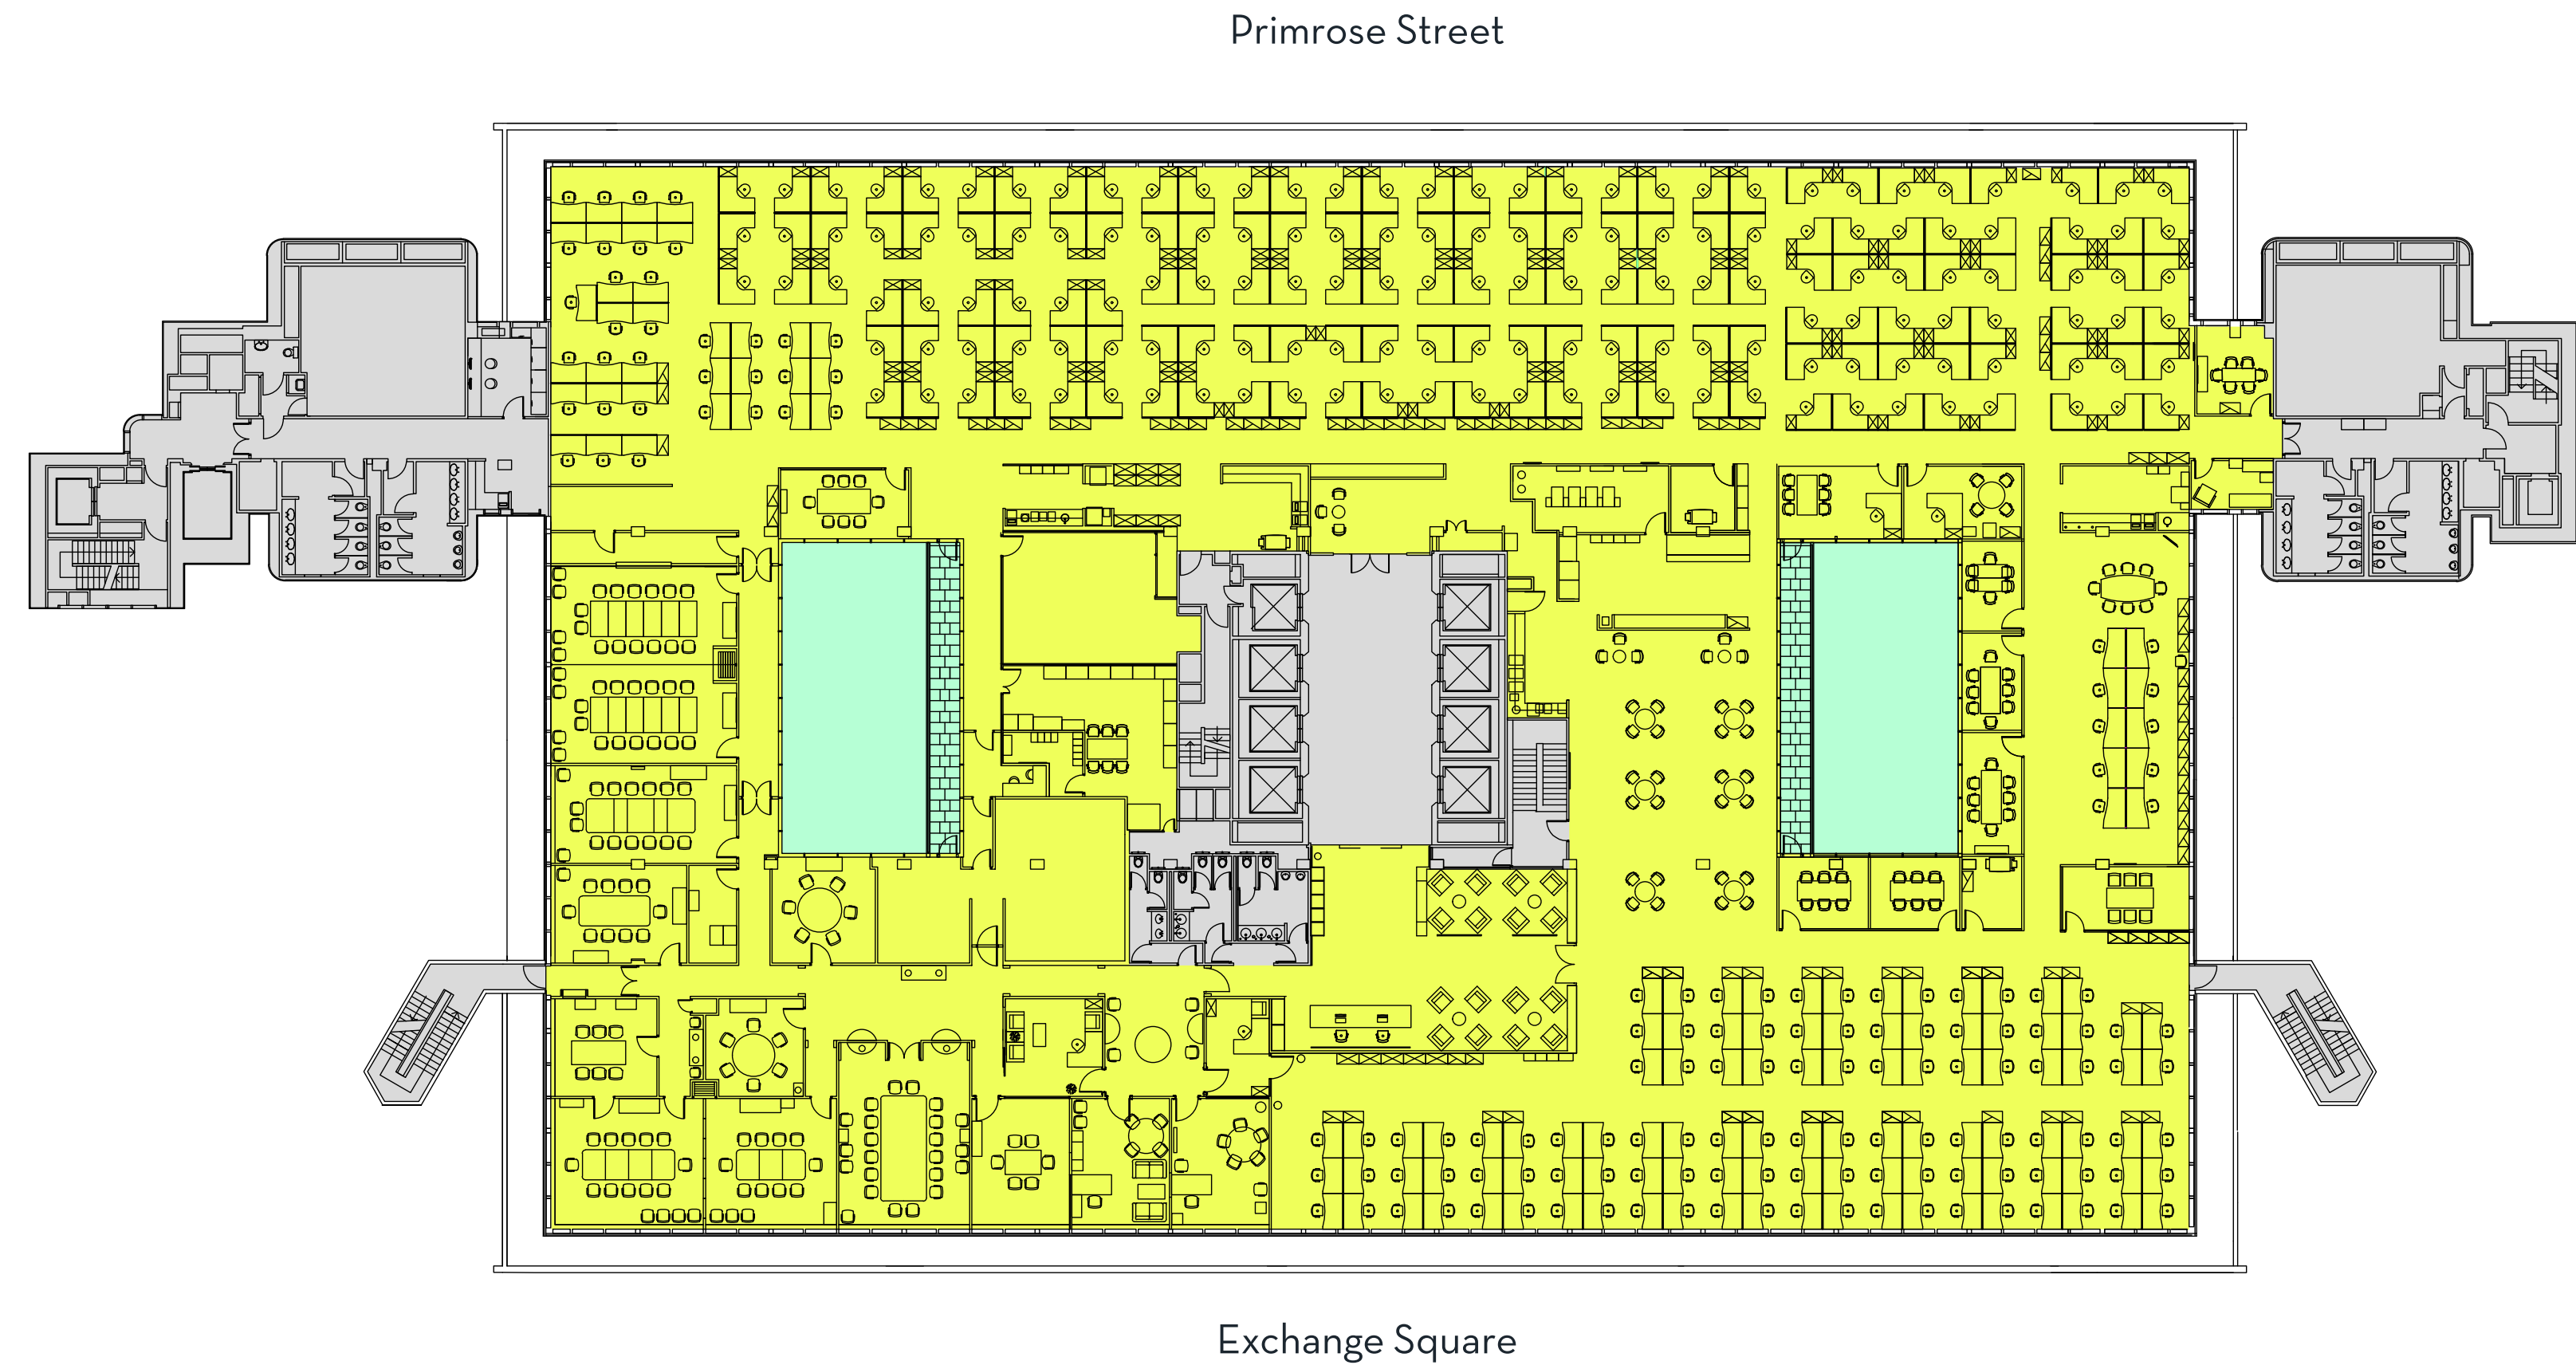

## ACCOMMODATION

The large, open-plan floorplates offer a bright and flexible workspace opportunity ready for an occupier to add their own finishing touches.

FLOOR	SQ FT	SQ M
8TH	34,129	3,171
PART 7TH	17,934	1,666
TOTAL	52,063	4,837

# PART 7TH FLOOR 17,934 SQ FT

● Office ● Atrium ● Core

Workstations	244
8 person meeting room	01
6 person meeting rooms	05
4 person meeting room	01
Executive offices	03
Tea point	01

Floorplans not to scale.  
For indicative purposes only.

# 8TH FLOOR 34,129 SQ FT

● Office ● Atrium ● Core

Workstations	313
16 person boardrooms	04
12 person boardroom	01
10 person boardrooms	02
8 person meeting rooms	03
6 person meeting rooms	09
Executive offices	04
Tea point / breakout area	01
Reception / welcome area	01

Floorplans not to scale.  
For indicative purposes only.