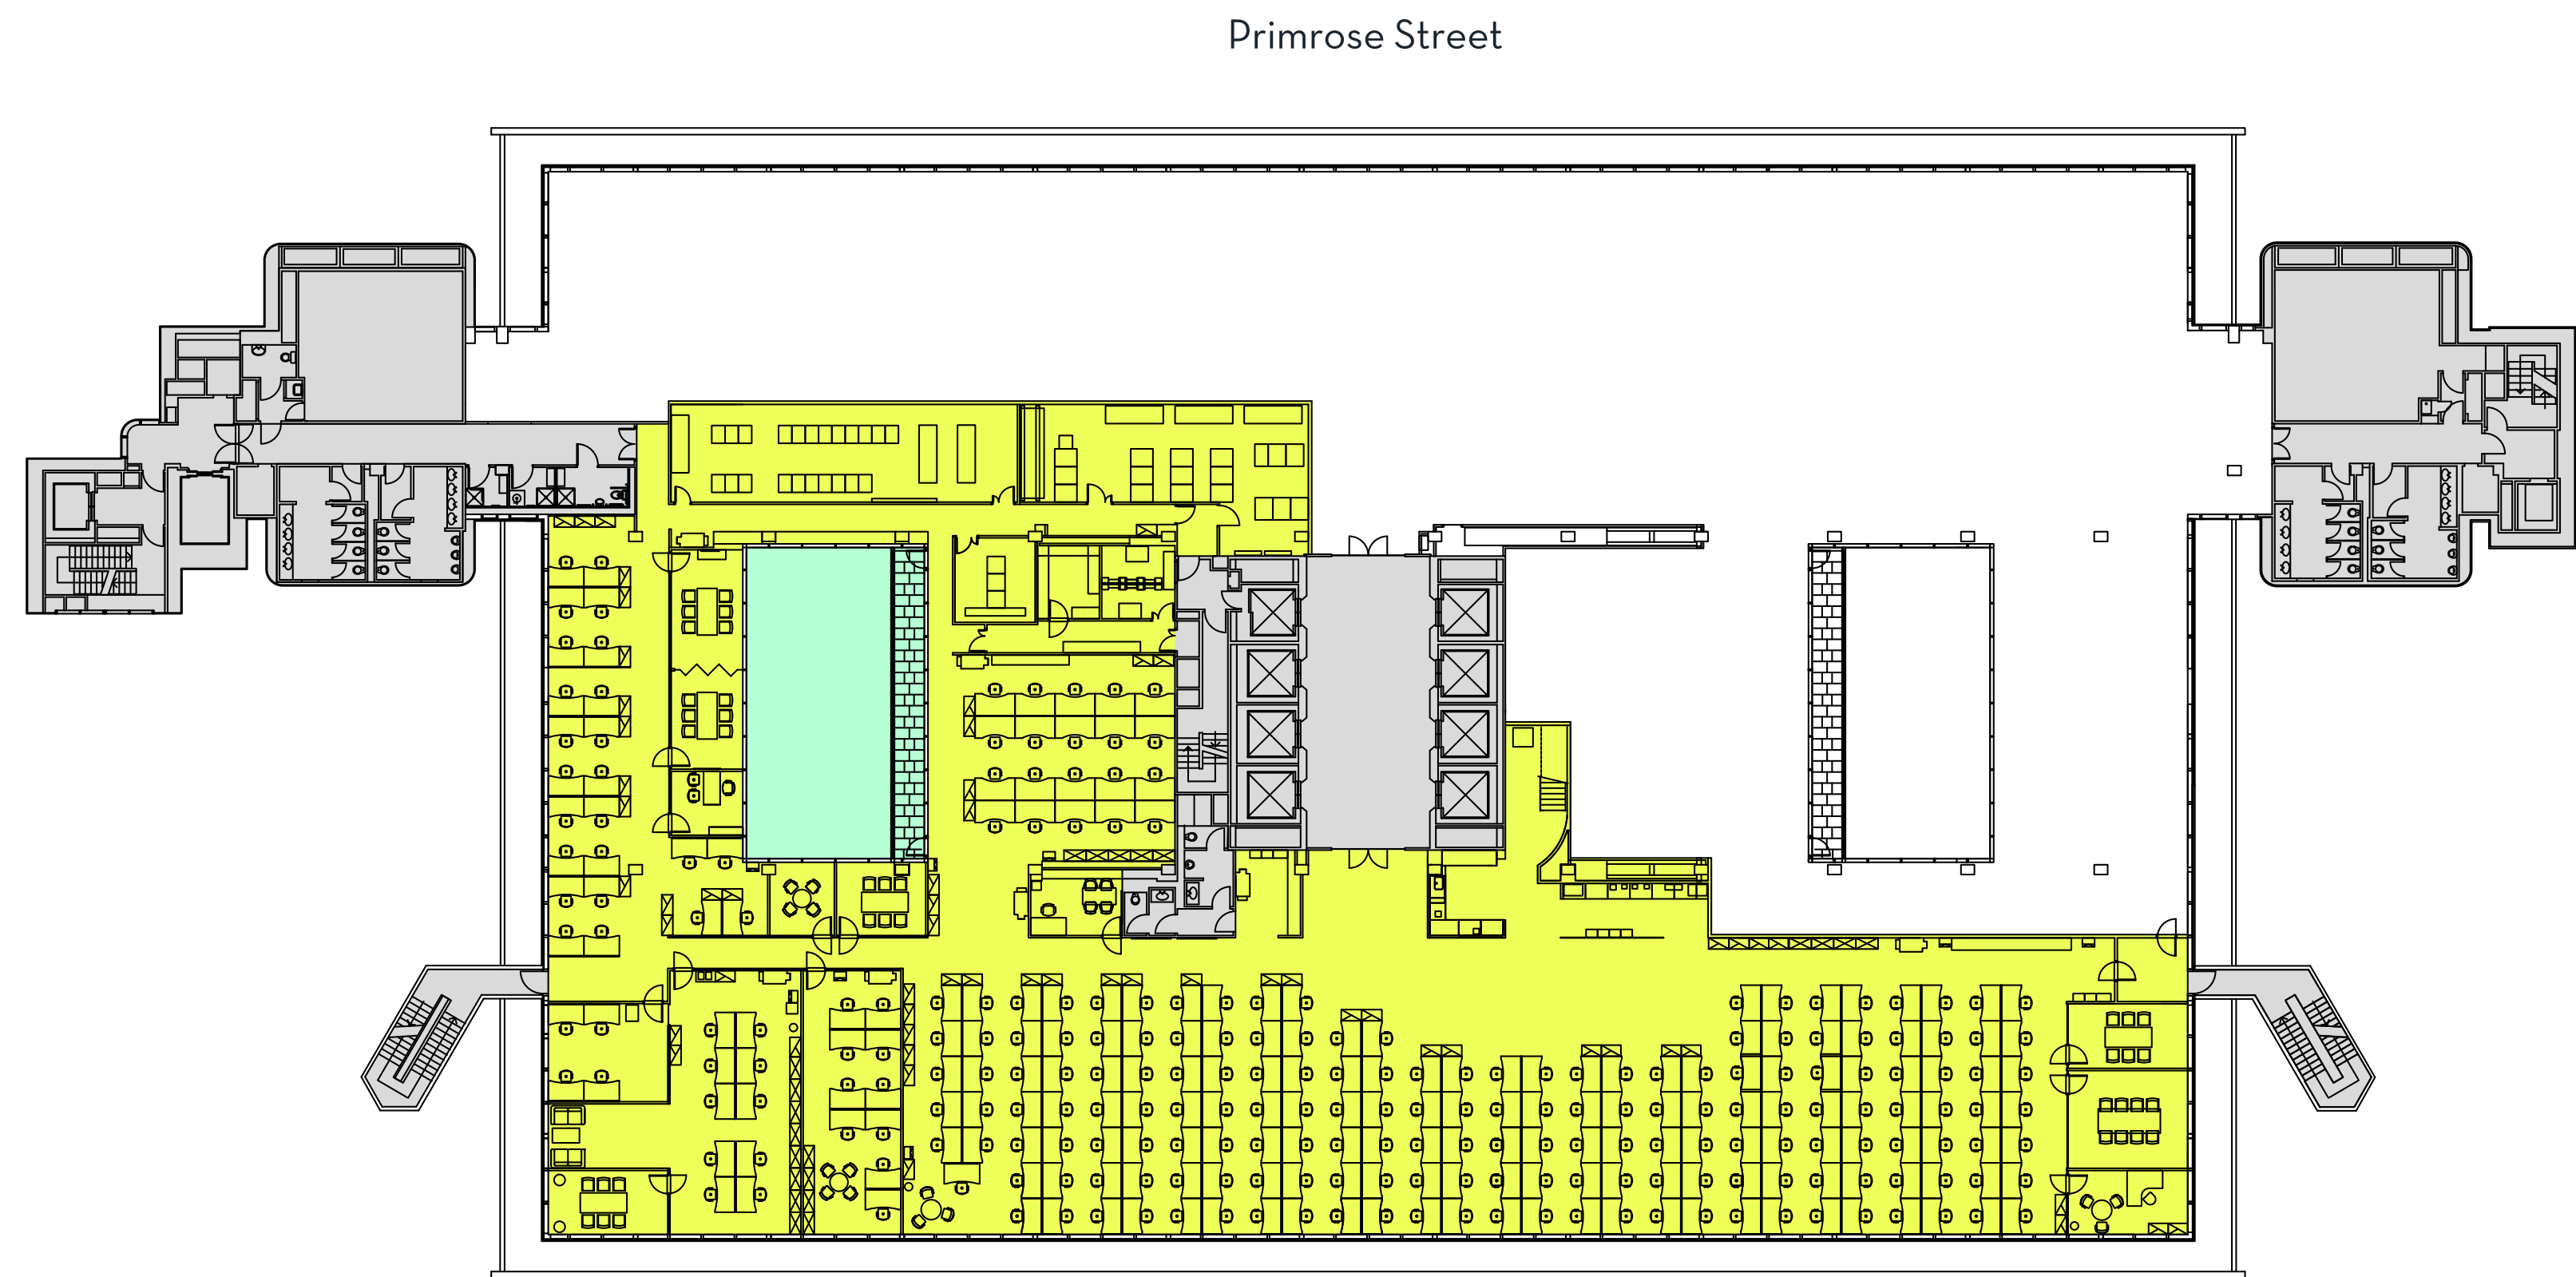

## ACCOMMODATION

The large, open-plan floorplates offer a bright and flexible workspace opportunity ready for an occupier to add their own finishing touches.

FLOOR	SQ FT	SQ M
8TH	34,129	3,171
PART 7TH	17,934	1,666
TOTAL	52,063	4,837

# PART 7TH FLOOR 17,934 SQ FT

● Office ● Atrium ● Core

Workstations	244
8 person meeting room	01
6 person meeting rooms	05
4 person meeting room	01
Executive offices	03
Tea point	01

Floorplans not to scale.  
For indicative purposes only.

# 8TH FLOOR 34,129 SQ FT

● Office ● Atrium ● Core

Workstations	313
16 person boardrooms	04
12 person boardroom	01
10 person boardrooms	02
8 person meeting rooms	03
6 person meeting rooms	09
Executive offices	04
Tea point / breakout area	01
Reception / welcome area	01

Floorplans not to scale.  
For indicative purposes only.